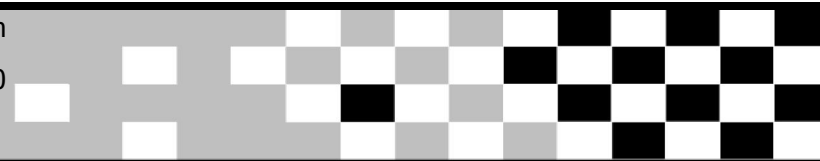

1000km Grand Prix Riga 2012

Sorted on Best Lap time

1000km
 Practice 2nd Session
 Practice (2:00:00 Time) started at 13:00:25

Bikernieki 3,662 Km
 2012.08.31. 13:00

Pos	No.	Name	Nat	Class	Make	Best Tm	Diff	In Lap	Best Speed	Laps	2nd Best
1	20	TVA Racing 2	LAT	A3000+	BMW M3 E90	1:31.462		15	144,139	25	1:31.551
2	8	RIMO	LIT	D	BMW 330D	1:31.791	0.329	5	143,622	39	1:32.183
3	19	TVA Racing	LAT	GT	BMW M3 E92	1:32.703	1.241	22	142,209	31	1:33.085
4	15	SVK Racing	LAT	X 1	AGM Kit Car	1:33.295	1.833	54	141,307	55	1:34.834
5	5	ALFA ROMEO KLUBAS	LIT	A3000	Alfa Romeo GT	1:34.961	3.499	4	138,828	25	1:35.255
6	21	SCAENT BALTIC RACING TEAM	LIT	A3000+	BMW M3	1:36.688	5.226	45	136,348	48	1:37.595
7	1	ROTOMA Racing	LIT	A3000	BMW M3	1:36.691	5.229	25	136,344	37	1:36.793
8	17	VIPTUNING	LAT	A3000+	BMW E90	1:37.276	5.814	5	135,524	11	1:37.755
9	18	ARTAS RACING	LIT	D	BMW 330 CD	1:37.511	6.049	2	135,197	2	1:38.520
10	3	KALKIS MOTORSPORT	LAT	A1600	VW Golf 3	1:39.985	8.523	3	131,852	22	1:40.754
11	9	KAVKAS	LIT	D	VW Golf	1:39.993	8.531	5	131,841	26	1:40.466
12	16	TURBO ZIEDAS - RAIMOTA	LIT	A3000	BMW 325i	1:40.129	8.667	13	131,662	14	1:41.337
13	12	VEJAKALNI	LAT	A3000	BMW 320	1:42.212	10.750	26	128,979	41	1:42.505
14	23	AUTOVERSLAS	LIT	A3000+	Audi A4	1:42.704	11.242	9	128,361	43	1:42.755
15	6	HSMotorsports	LAT	D	SEAT Ibiza	1:49.670	18.208	4	120,208	13	1:50.677